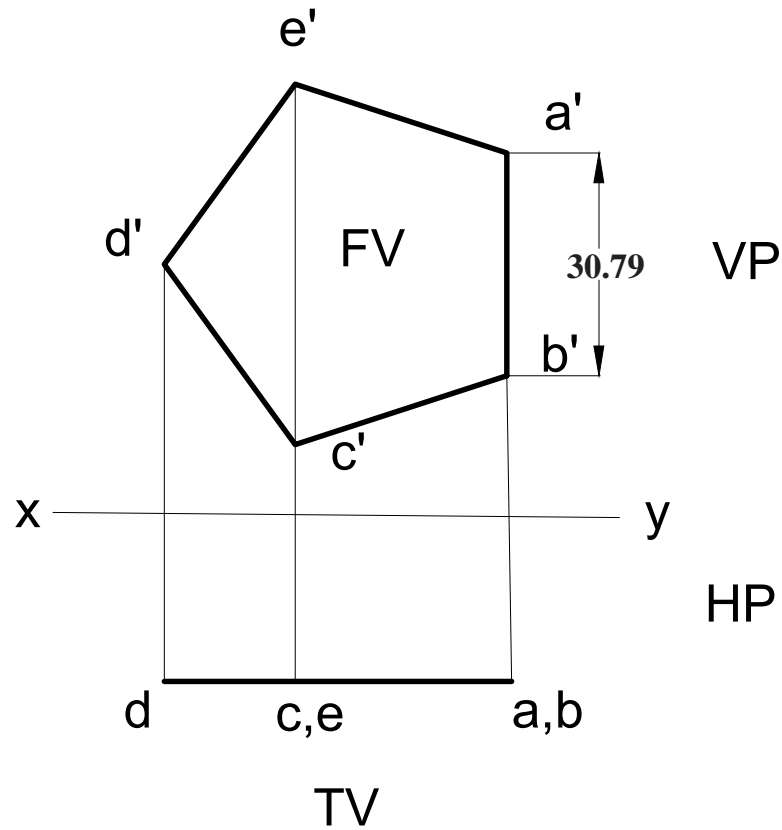

1st quad

CHANDIGARH UNIVERSITY

NAME:YANA SRIVASTAVA

PROJECTION OF
PLANES

ROLL NO.: 20BCS2279

DRAWING SHEET NO.: 5.2

BRANCH: CSE 23/B

CHKD BY: MR. TARSEM

ALL DIMENSIONS ARE IN MILLIMETERS UNLESS OTHERWISE SPECIFIED